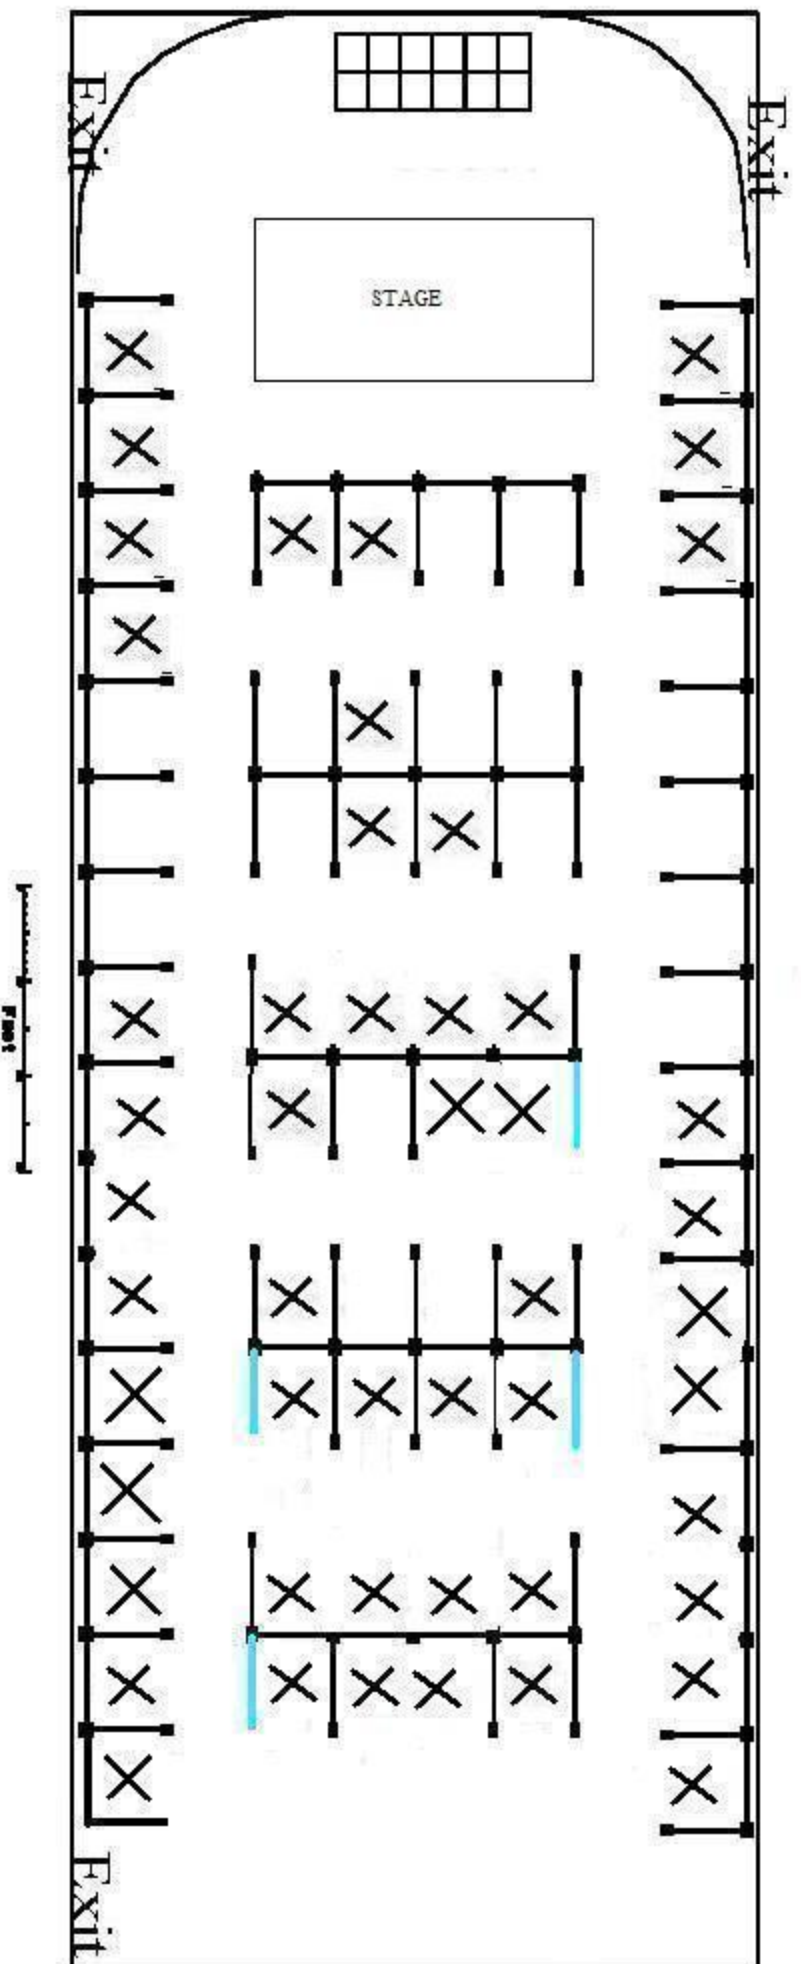

Rain Or Shine Tent Co

Union Arena Floor 85 X 200
Set for 71 - 10X10 Booths

Front Entrance