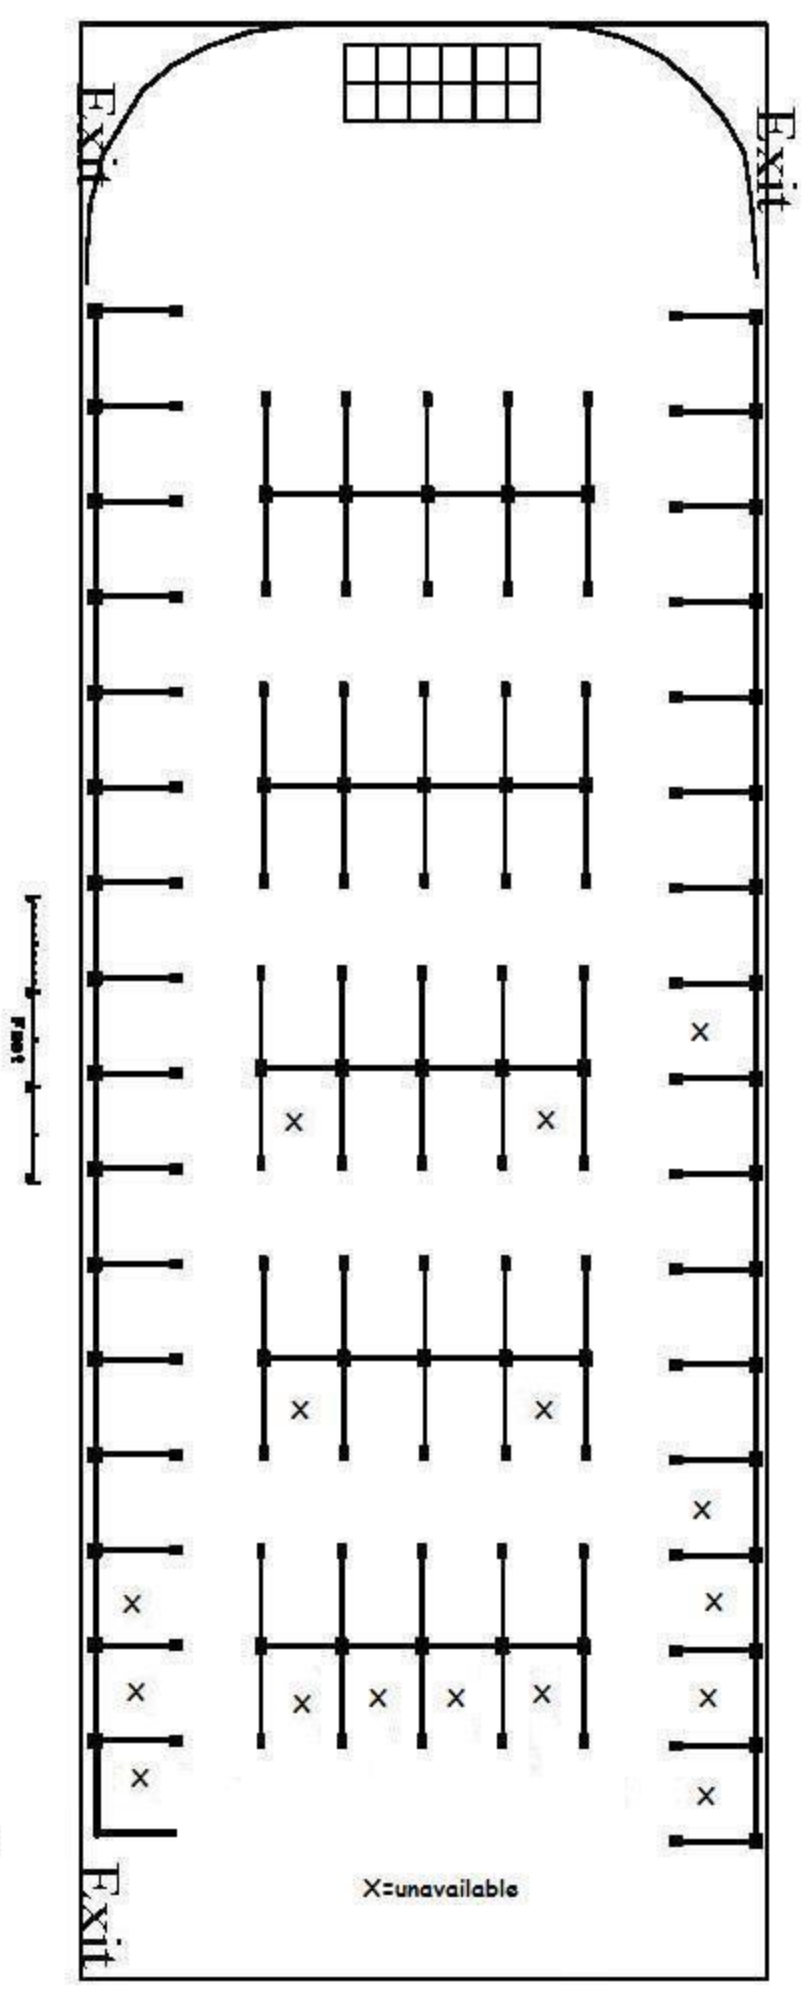

Union Arena Floor 85 X 200
 Set for 71 - 10X10 Booths

Front Entrance