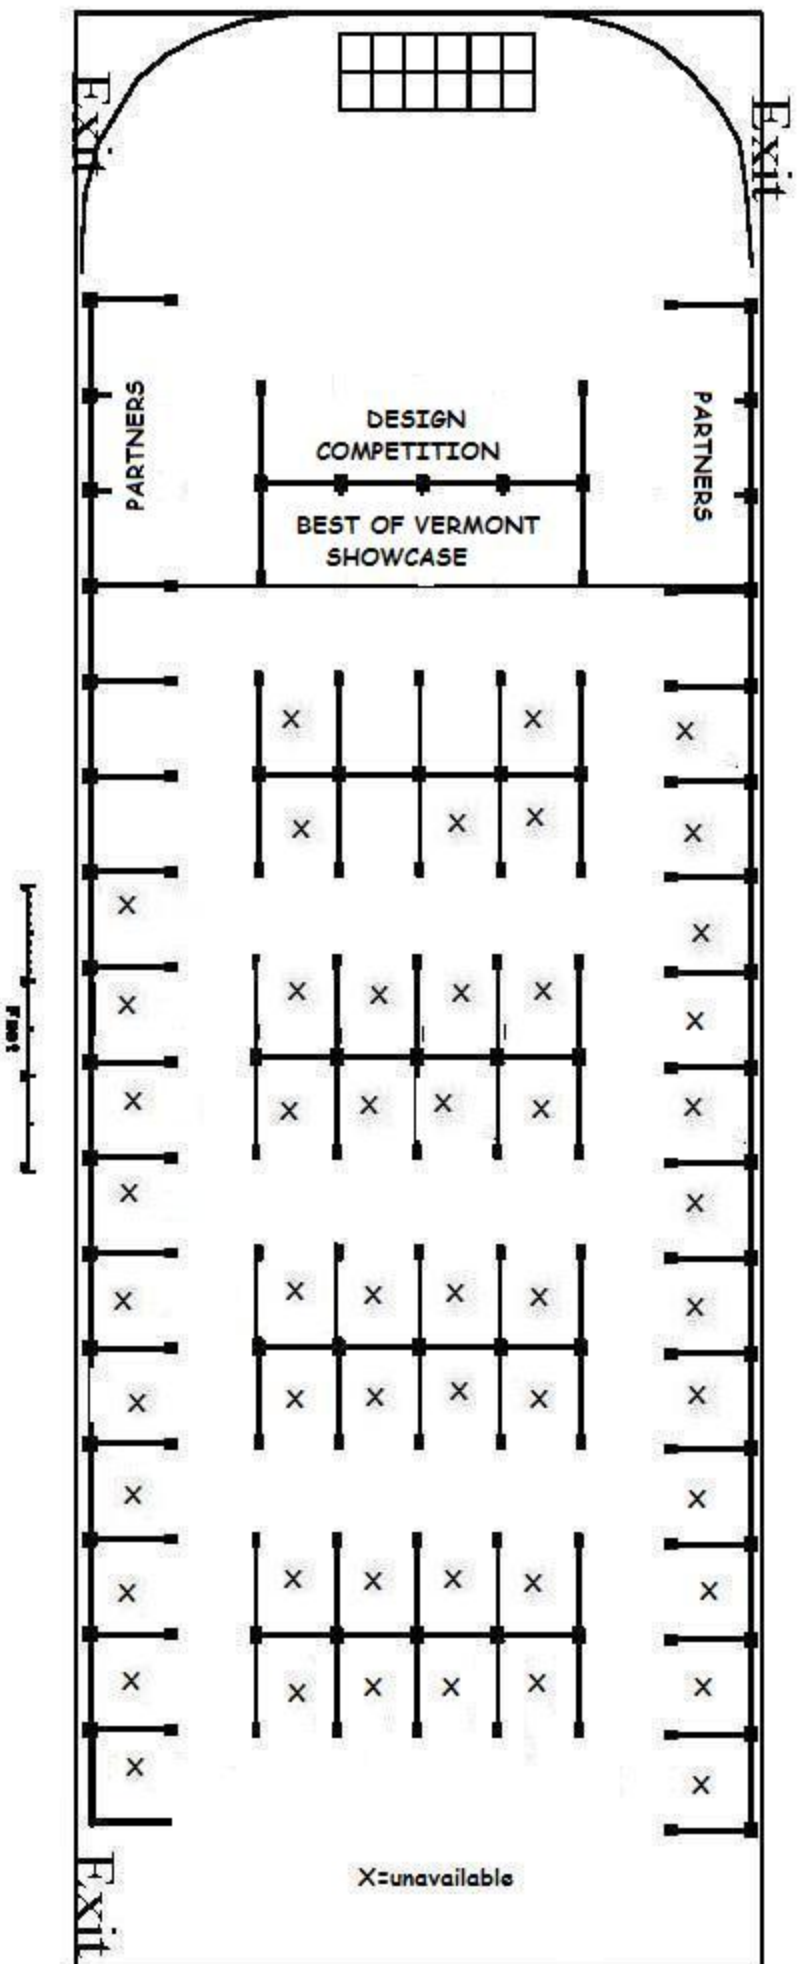

Union Arena Floor 85 X 200  
 Set for 71 - 10X10 Booths

Front Entrance